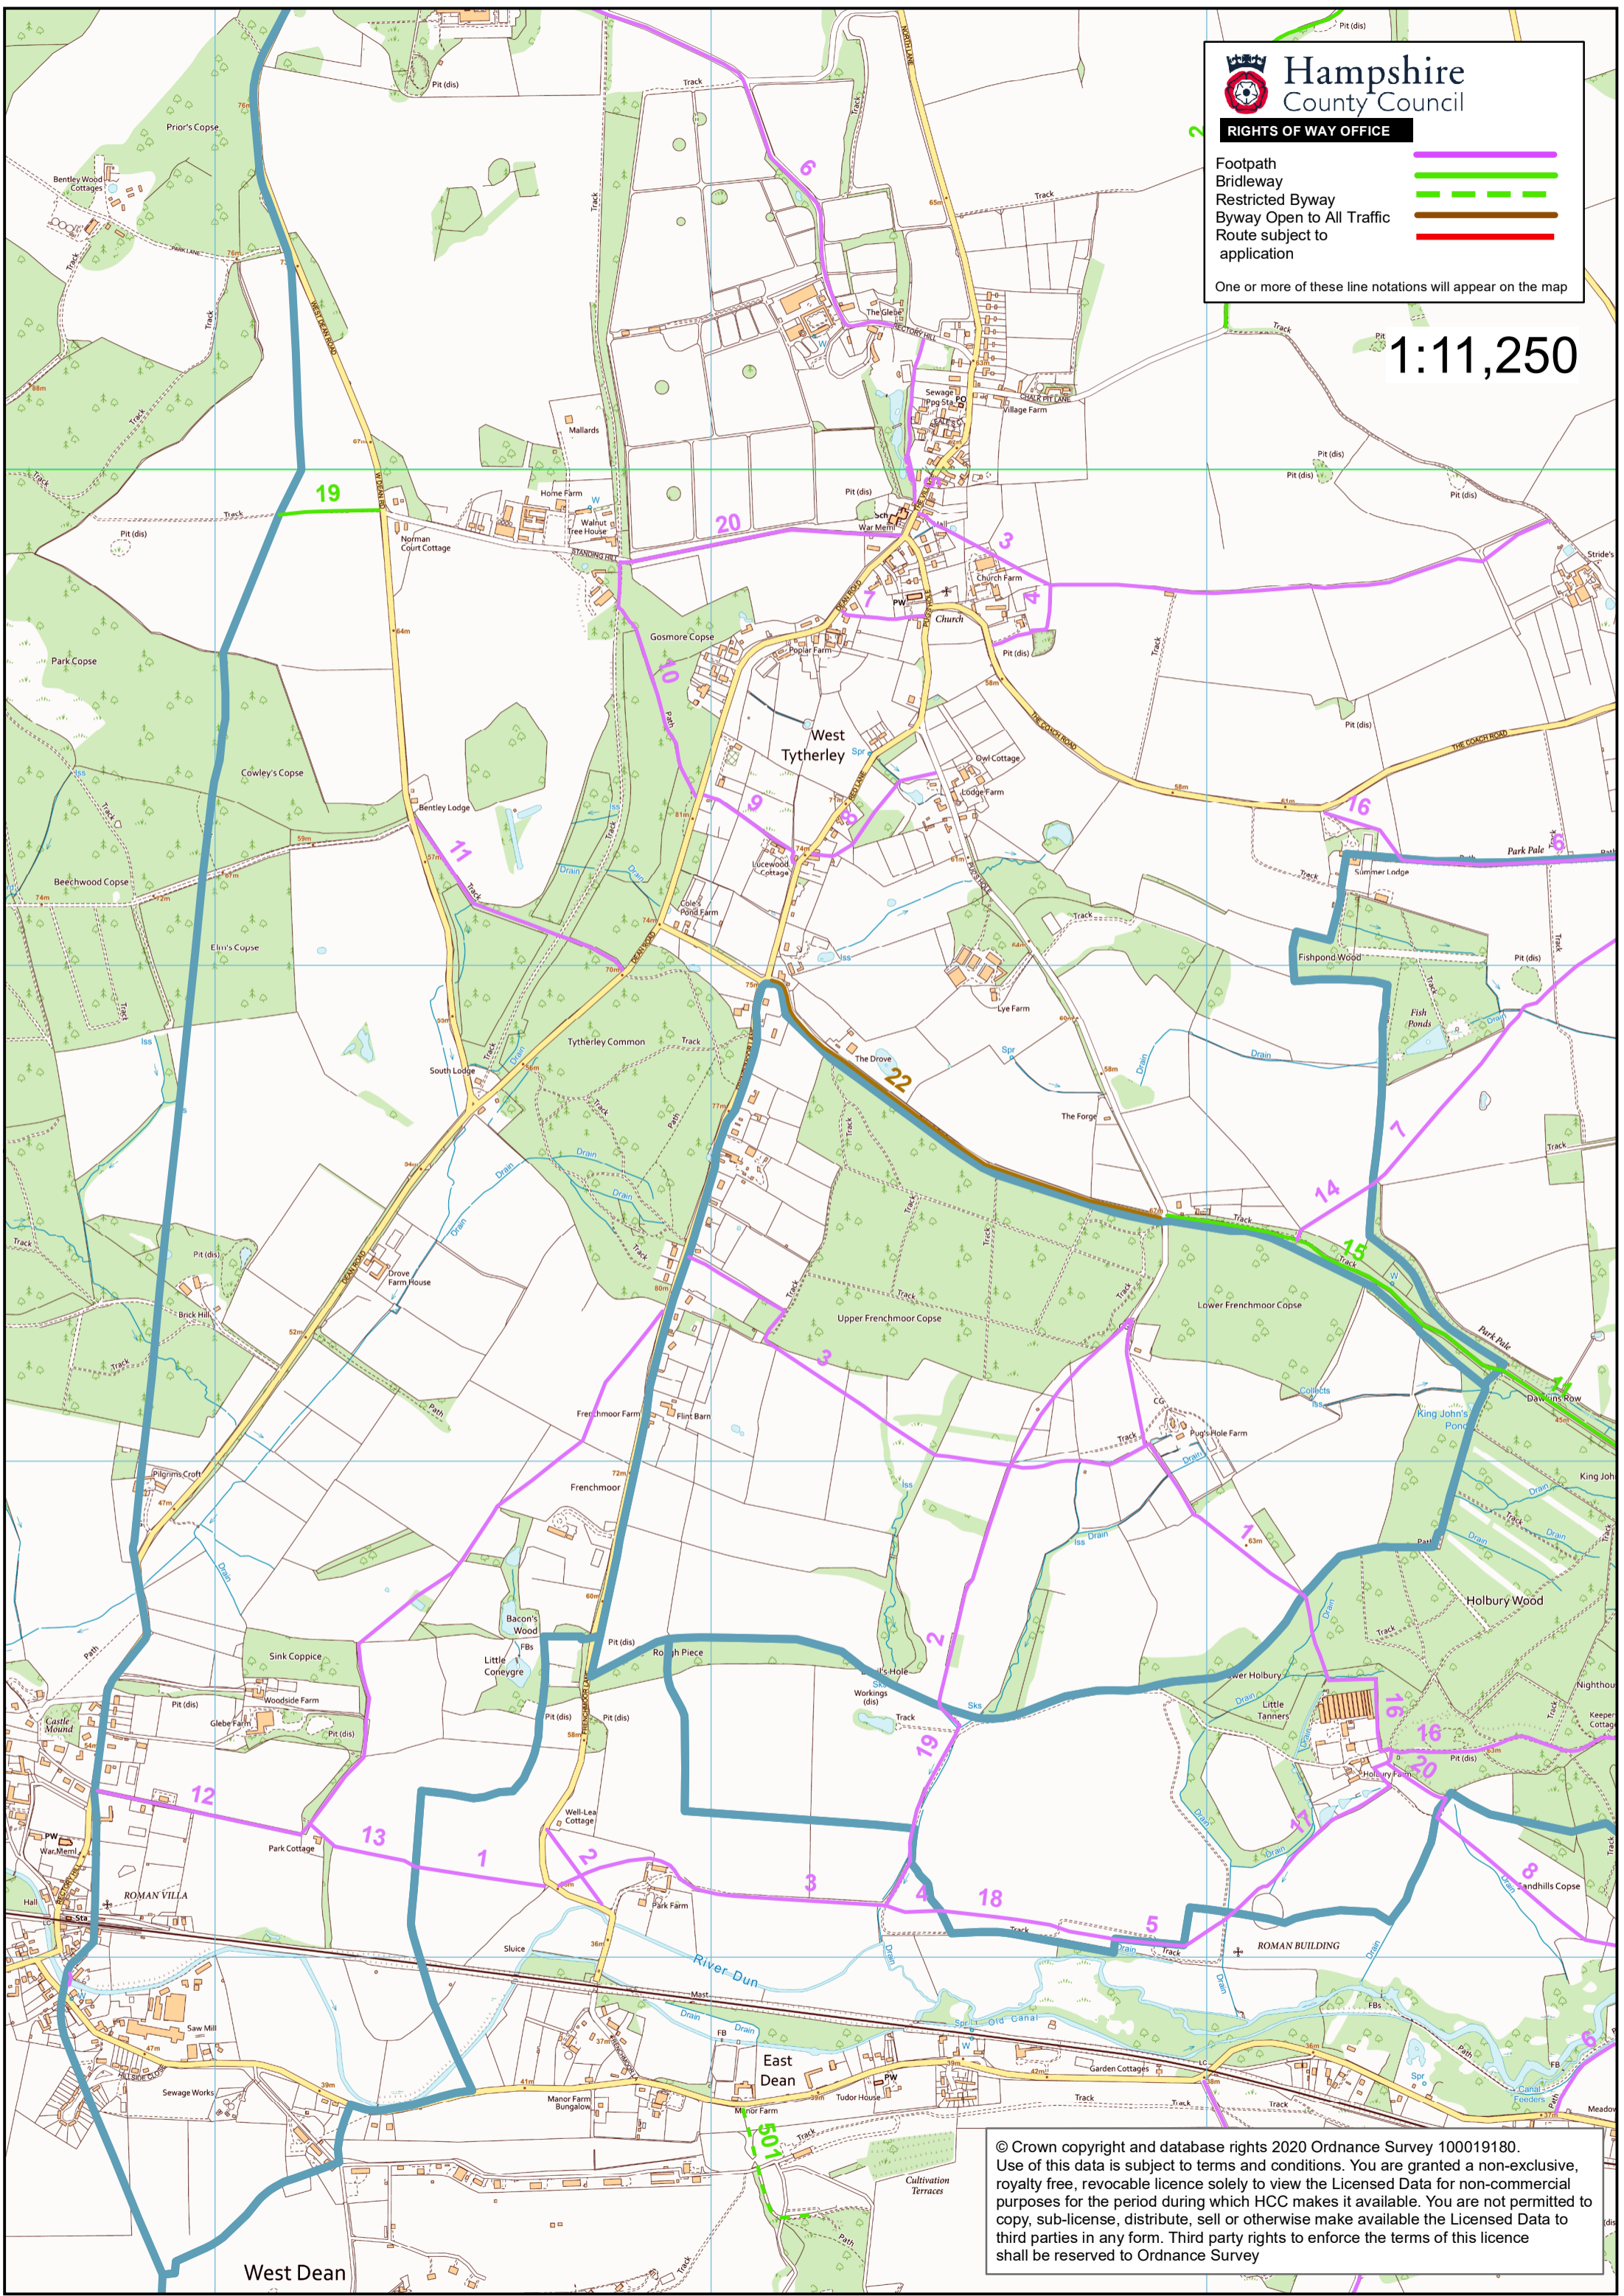

Hampshire
County Council

RIGHTS OF WAY OFFICE

- Footpath
- Bridleway
- Restricted Byway
- Byway Open to All Traffic
- Route subject to application

One or more of these line notations will appear on the map

1:11,250

© Crown copyright and database rights 2020 Ordnance Survey 100019180.
 Use of this data is subject to terms and conditions. You are granted a non-exclusive, royalty free, revocable licence solely to view the Licensed Data for non-commercial purposes for the period during which HCC makes it available. You are not permitted to copy, sub-license, distribute, sell or otherwise make available the Licensed Data to third parties in any form. Third party rights to enforce the terms of this licence shall be reserved to Ordnance Survey

West Dean