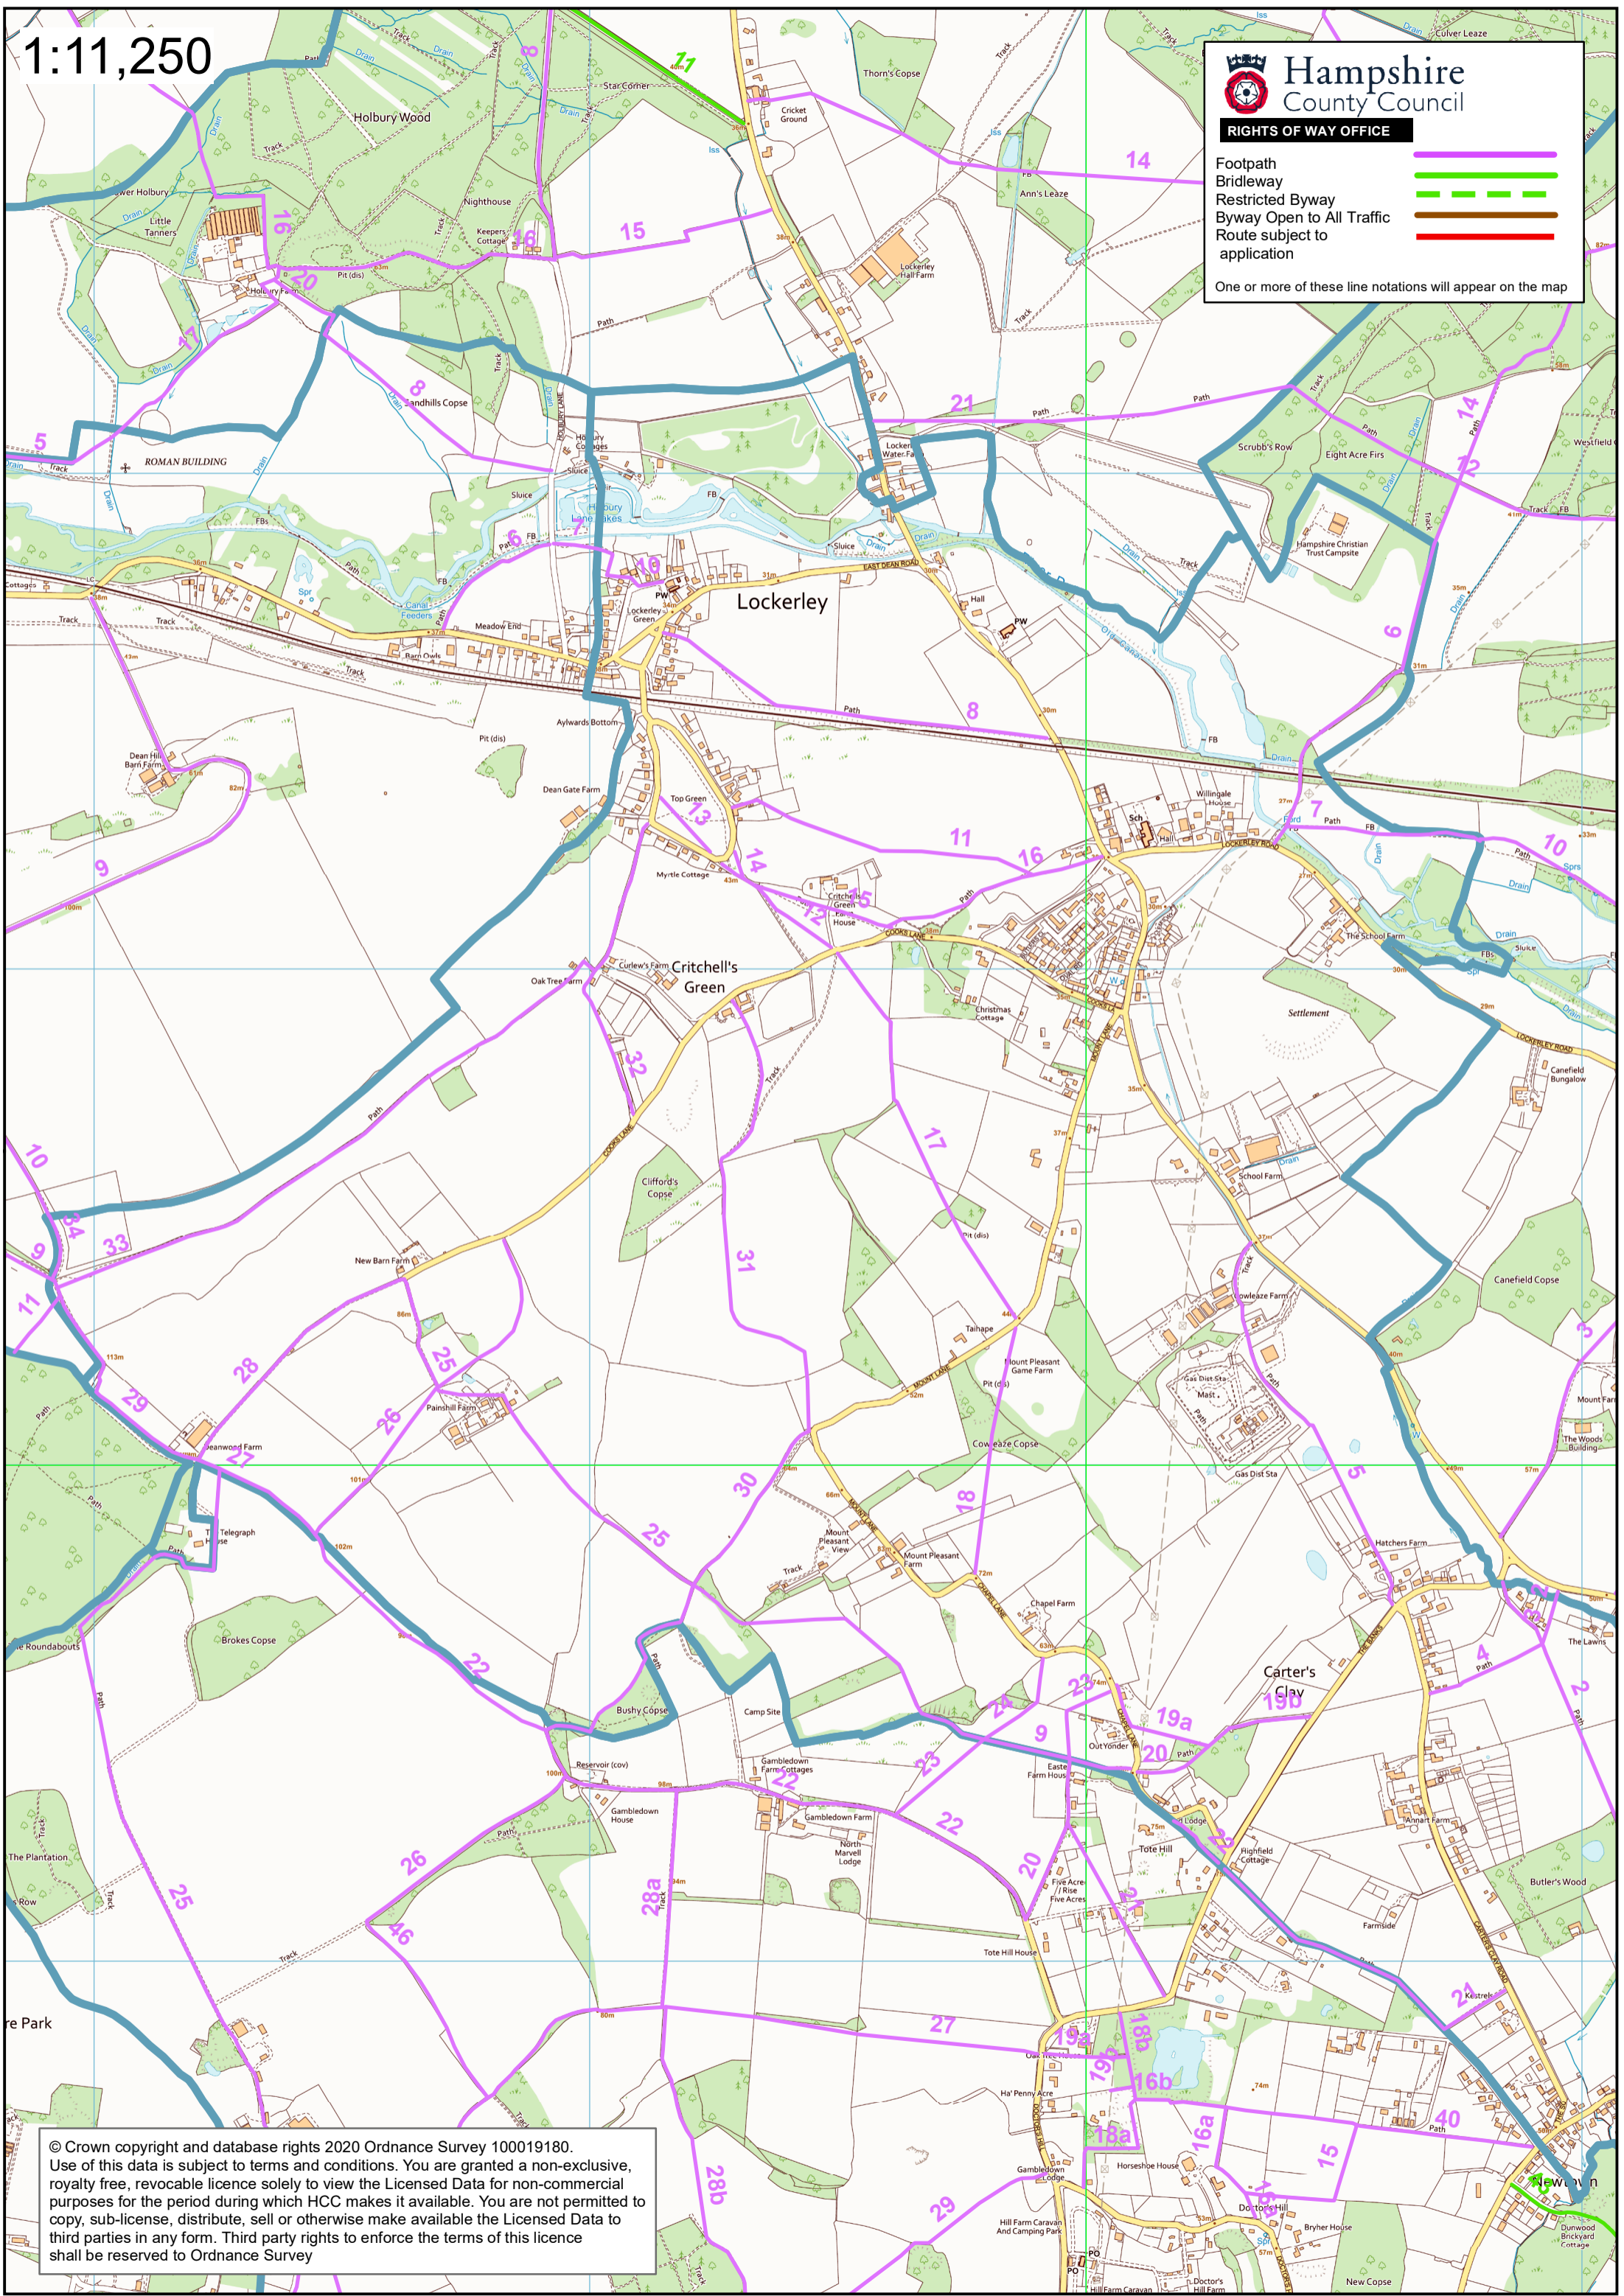

1:11,250

Hampshire
County Council

RIGHTS OF WAY OFFICE

- Footpath
- Bridleway
- Restricted Byway
- Byway Open to All Traffic
- Route subject to application

One or more of these line notations will appear on the map

© Crown copyright and database rights 2020 Ordnance Survey 100019180.
Use of this data is subject to terms and conditions. You are granted a non-exclusive, royalty free, revocable licence solely to view the Licensed Data for non-commercial purposes for the period during which HCC makes it available. You are not permitted to copy, sub-license, distribute, sell or otherwise make available the Licensed Data to third parties in any form. Third party rights to enforce the terms of this licence shall be reserved to Ordnance Survey